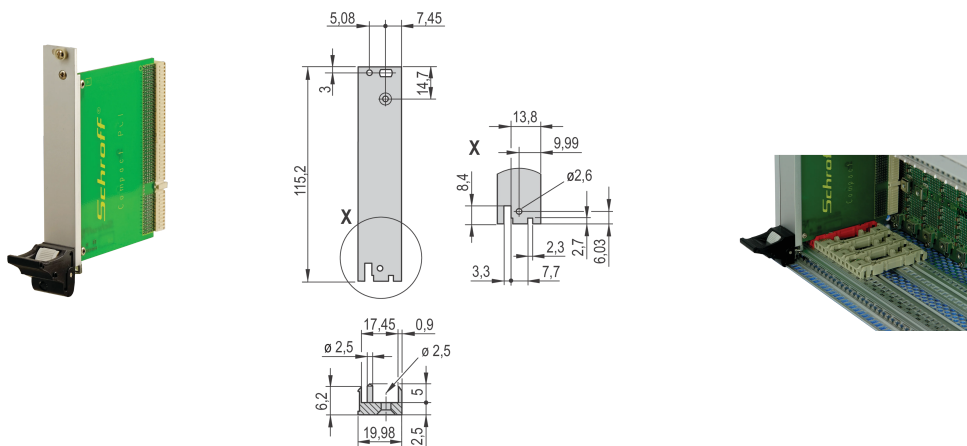

Plug-In Unit Kit With IEL Handle for Rear I/O, Shielded, Black, 3 U, 4 HP

CATALOG NUMBER

20848-751

Plug-in unit, with IEL inserter/extractor black handle, 3 U, rear I / O assembly. The U-shaped front panel enable shielding with a textile gasket.

CERTIFICATIONS

FEATURES

U-shaped front panel for textile gasket

Suitable for insertion and extraction forces up to 700 N (per pair)

Enable the installation of a microswitch

Enable the installation of coding pegs in accordance with IEC 60297-3-103/ IEEE 1101.10

PRODUCT ATTRIBUTES

Rack Width: 4HP

Package Quantity: 1

Handle Type: IEL

Mounting: Screw-on Rear IO

Gasket Type: Textile EMC

Front Finish: Anodized

Rear Finish: Etched

Treated Edges: No

Complies With: IEC 60297-3-102; IEEE 1101.10; IEC 60297-3-103; IEEE 1101.1/11

EMC Shielding: Yes

Finish: Anodized; Passivated

Height (H): 128.4mm

Material: Aluminum

Product Type: Front Panel