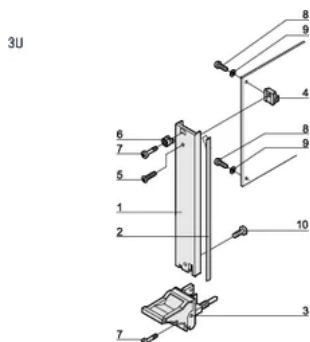

PRODUCT ATTRIBUTES

Rack Width: 4HP

Package Quantity: 1

Handle Type: IEL

Mounting: Screw-on Rear IO

Gasket Type: Textile EMC

Front Finish: Anodized

Rear Finish: Etched

Treated Edges: No

Complies With: IEC 60297-3-102; IEEE 1101.10; IEC 60297-3-103; IEEE 1101.1/11

EMC Shielding: Yes

Finish: Anodized; Passivated

Height (H): 128.4mm

Material: Aluminum

Product Type: Front Panel

Rack Height: 3U

Type: Front Panel with Handle (PIU)

Width (W): 20mm

Net Weight: 0.08kg

DIAGRAMS

WARNING

nVent products shall be installed and used only as indicated in nVent's product instruction sheets and training materials. Instruction sheets are available at www.nvent.com and from your nVent customer service representative. Improper installation, misuse, misapplication or other failure to completely follow nVent's instructions and warnings may cause product malfunction, property damage, serious bodily injury and death and/or void your warranty.