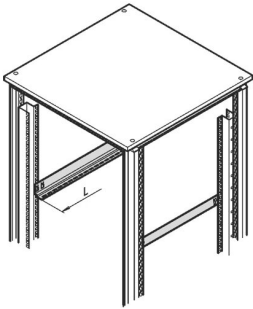

# Slide Rail Kit

Slide Rail kit for mounting between a front and a rear pair of Slide rails, to support heavy 19" components. Side system punchings for mounting accessories and cooling components that expel to the side.

## SPECIFICATIONS

**Product Type:** Slide Rail

**Material:** Steel

Table 1/1

Catalog Number	Package Quantity	Finish	Type	Works With	Certifications
22127-092	2	Aluminum-Zinc Plated			
22127-093	2	Aluminum-Zinc Plated			
23130-411	2	Aluminum-Zinc Plated			
27230-056	4	Zinc Plated	Mounting Kit	Novastar	RoHS
23130-412	10	Aluminum-Zinc Plated			