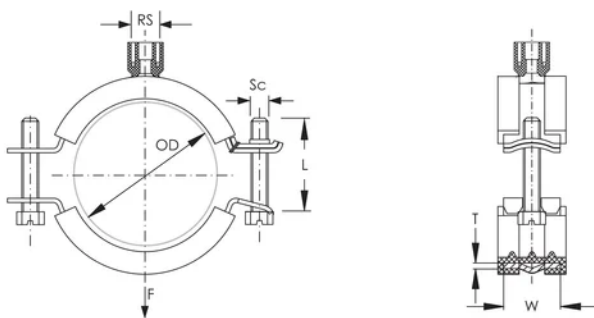

Color: Black

Material: Steel;EPDM-SBR Rubber

Finish: Electrogalvanized

Outer Diameter (OD): 37 - 44 mm

Pipe Size: 1 1/4" Min

NB/DN: 32

Width (W): 20 mm

Thickness (T): 1 mm

Screw Diameter (Sc): 6 mm

Screw Length (L): 37mm

Static Load: 1000N

Unit Weight: 0.12 kg

ADDITIONAL PRODUCT DETAILS

Lining is EPDM rubber.

DIAGRAMS

WARNING