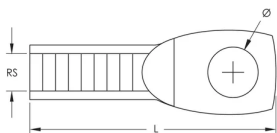

DIAGRAMS

WARNING

nVent products shall be installed and used only as indicated in nVent's product instruction sheets and training materials. Instruction sheets are available at www.nvent.com and from your nVent customer service representative. Improper installation, misuse, misapplication or other failure to completely follow nVent's instructions and warnings may cause product malfunction, property damage, serious bodily injury and death and/or void your warranty.