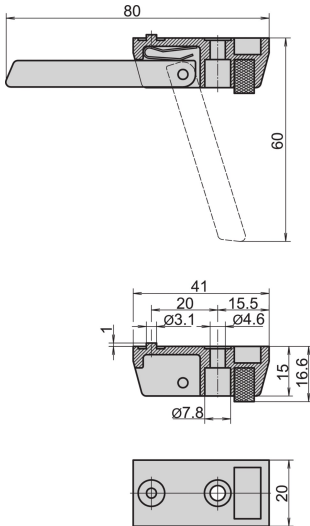

# Die Cast Foot

The tip-up feet from aluminum die cast material enable mounting on the bottom plate of a case. Available with or without tip-up function. Color RAL 9006 White Aluminum.

## FEATURES

Positioning of case is secured by anti-slip rubber inserts

Can be used instead of standard feet

Load-carrying capacity: 50 kg per foot, max case weight 40 kg

Mounting holes are provided in bottom cover of the cases