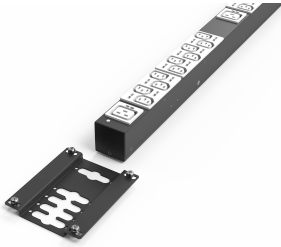

# PDU Mounting Bracket

Assembly kits for PDUs. Allows easy integration of PDUs in a rack.

## SPECIFICATIONS

**Product Type:** Bracket

Table 1/1

Catalog Number	Works With	Type	Package Quantity	Finish	Material	Certifications
20110-068		Basic PDU	2		Stainless Steel	RoHS
23130-010		Intelligent PDU, Double	2	Powder Coated	Steel	RoHS
21130-074	Varistar CP	Intelligent PDU, Single	2	Powder Coated	Steel	