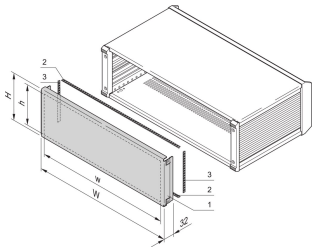

PropacPRO EMC Rear Panel, Full Width

The EMC rear panel, full width for PropacPRO Case mounts to the frame of the case. It has no perforation. The shielding is done with textile EMC gaskets.

CERTIFICATIONS

FEATURES

Alu panel, 1.5 mm, with fastener for Earthing / GND

Mounts on case (left, right)

Without perforation

SPECIFICATIONS

Material:	Aluminum
Finish:	Anodized; Passivated
Works With:	Cases
Product Family:	PropacPRO
Type:	Rear Panel
Product Type:	Side Panel

Table 1/1

Catalog Number	Rack Height	Rack Width	Package Quantity
24576-247	3U	28HP	1
24576-244	2U	42HP	1
24576-258	6U	84HP	1
24576-248	3U	42HP	1

Catalog Number	Rack Height	Rack Width	Package Quantity
24576-254	4U	84HP	1
24576-249	3U	63HP	1
24576-253	4U	63HP	1
24576-250	3U	84HP	1
24576-252	4U	42HP	1
24576-245	2U	63HP	1