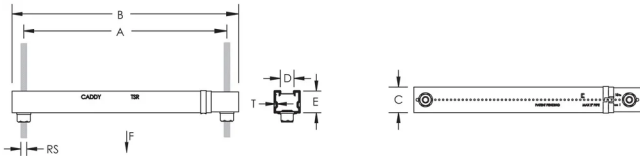

TSR1220	35 mm	1330N	880N
TSR122025	35 mm	1330N	880N

ADDITIONAL PRODUCT DETAILS

Static Load 1 represents a distributed load for 12" - 20" (300 - 500 mm) installations and a point load for 12" - 16" (300 - 400 mm) installations. Static Load 2 represents a point load for 16" - 20" (400 - 500 mm) installations.

DIAGRAMS

WARNING

nVent products shall be installed and used only as indicated in nVent's product instruction sheets and training materials. Instruction sheets are available at www.nvent.com and from your nVent customer service representative. Improper installation, misuse, misapplication or other failure to completely follow nVent's instructions and warnings may cause product malfunction, property damage, serious bodily injury and death and/or void your warranty.

North America

+1.800.753.9221
Option 1 – Customer Care
Option 2 – Technical
Support

Europe

Netherlands:
+31 800-0200135
France:
+33 800 901 793

Europe

Germany:
800 1890272
Other Countries:
+31 13 5835404

APAC

Shanghai:
+ 86 21 2412 1618/19
Sydney:
+61 2 9751 8500

Our powerful portfolio of brands:

CADDY ERICO HOFFMAN ILSCO SCHROFF TRACHTE