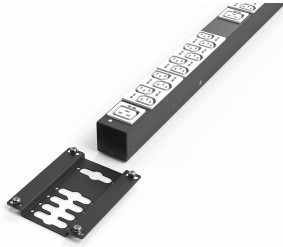

PDU Mounting Bracket

Assembly kits for PDUs. Allows easy integration of PDUs in a rack.

CERTIFICATIONS

FEATURES

Easy assembly of basic and RackPower PDUs

SPECIFICATIONS

Product Type: Bracket

Table 1/1

Catalog Number	Type	Package Quantity	Finish	Material
20110-068	Basic PDU	2		Stainless Steel
23130-010	Intelligent PDU, Double	2	Powder Coated	Steel

WARNING

nVent products shall be installed and used only as indicated in nVent's product instruction sheets and training materials. Instruction sheets are available at www.nvent.com and from your nVent customer service representative. Improper installation, misuse, misapplication or other failure to completely follow nVent's instructions and warnings may cause product malfunction, property damage, serious bodily injury and death and/or void your warranty.