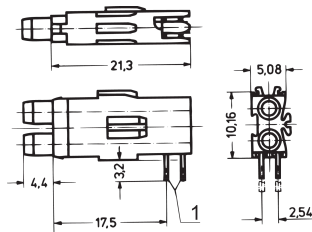

# Double Test Socket, Ø 2 mm

Double test sockets for mounting plane 1 and 2, short and long type.

Solder temperature should only be applied for a maximum of 5 seconds. The plastic body should be protected from the solder wave when wave soldering.

## SPECIFICATIONS

**Diameter:** 2mm  
**Product Type:** Socket

Table 1/2

Catalog Number	Type	Package Quantity	Voltage AC	Max Current	Test Voltage @ 50 Hz	Ambient Temperature
69004-089	Long, Mounting Plane 1	1	30V	1A	1kV	-25 to 70°C
69004-131	Short, Mounting Plane 1	1	30V	1A	1kV	-25 to 70°C
69004-090	Long, Mounting Plane 2	10	30V	1A	1kV	-25 to 70°C

## ADDITIONAL PRODUCT DETAILS

Dimensions of connecting pins: 0.3 × 0.6 mm.

Required front panel drill hole: Ø 4 mm.

Please take into consideration that deliveries may be carried out in the stated SPQs (SPQ, e.g. 5 pieces, 10 pieces, 50 pieces, etc.). Differing order quantities (e.g. 2 pieces) may be changed to the next possible delivery quantity = Standard Pack Quantity.