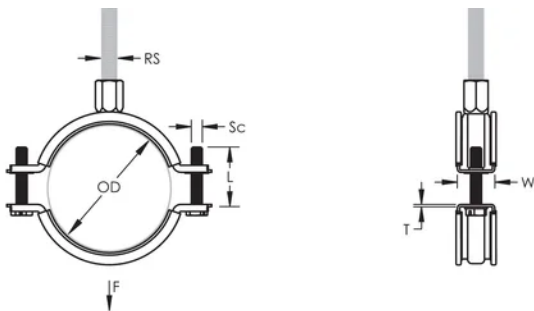

Finish: Electropolished

Color: Black

Temperature: -50 to 110 °C

Outer Diameter (OD): 37 - 44 mm

Pipe Size: 1 1/4" Min

NB/DN: 32

Rod Size (RS): M8;M10

Width (W): 20 mm

Thickness (T): 1 mm

Screw Diameter (Sc): 6

Screw Length (L): 27mm

Static Load: 700N

ADDITIONAL PRODUCT DETAILS

Lining is EPDM rubber.

DIAGRAMS

WARNING