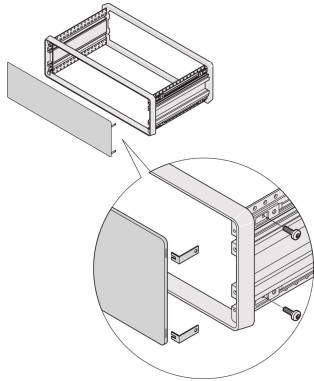

CompacPRO Front/Rear Panel, With Hidden Fixing

The front panel for CompacPRO Case mounts to the frame of the case. The front panel has no visible screws and can be used for front foil.

CERTIFICATIONS

FEATURES

Al panel, 2.5 mm

SPECIFICATIONS

Material:	Aluminum
Finish:	Anodized
Accessory Type:	Front panel
Product Type:	Front Panel

Table 1/2

Catalog Number	Rack Height	Height	Rack Width	Width	Package Quantity	Front Finish
24575-275	4U	172.9mm	84HP	452.1mm	1	Anodized
24575-075	2U	84mm	84HP	452.1mm	1	Anodized
24575-155	3U	128.4mm	63HP	345.4mm	1	Anodized

Catalog Number	Rack Height	Height	Rack Width	Width	Package Quantity	Front Finish
24575-175	3U	128.4mm	84HP	452.1mm	1	Anodized
24575-455	6U	261.8mm	63HP	345.4mm	1	Anodized
24575-475	6U	261.8mm	84HP	452.1mm	1	Anodized
24575-135	3U	128.4mm	42HP	238.7mm	1	Anodized
24575-255	4U	172.9mm	63HP	345.4mm	1	Anodized
24575-035	2U	84mm	42HP	238.7mm	1	Anodized
24575-235	4U	172.9mm	42HP	238.7mm	1	Anodized
24575-115	3U	128.4mm	28HP	167.5mm	1	Anodized