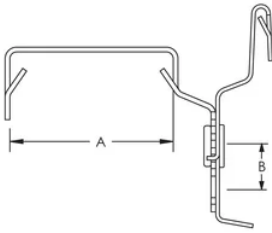

Adjustable Depth Snap-On Switch Box Support

CERTIFICATIONS

BABA

FEATURES

Allows the switch box to protrude through any size drywall

Fits most drywall studding

SPECIFICATIONS

Table 1/1

Catalog Number	Material	Finish	A	B
MFS	Spring Steel	nVent CADDY Armour	1 3/8" - 1 1/2"	1/4" - 3/4"

DIAGRAMS

WARNING

nVent products shall be installed and used only as indicated in nVent's product instruction sheets and training materials. Instruction sheets are available at www.nvent.com and from your nVent customer service representative. Improper installation, misuse, misapplication or other failure to completely follow nVent's instructions and warnings may cause product malfunction, property damage, serious bodily injury and death and/or void your warranty.