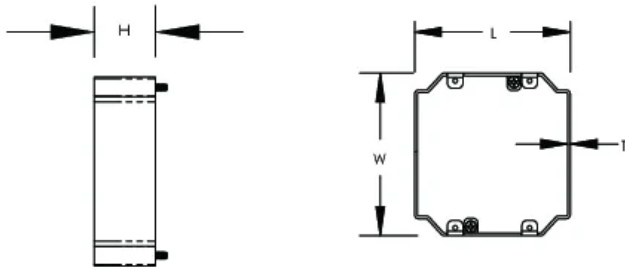

## SPECIFICATIONS

**Finish:** Pregalvanized

**Material:** Steel

Table 1/1

| Catalog Number | Gang | Length (L) | Width (W) | Height (H) | Thickness (T) | Weight |
|----------------|------|------------|-----------|------------|---------------|--------|
| AMRSGEX        | 1    | 3.66"      | 2.09"     | 0.88"      | 0.063"        | 0.22lb |
| AMRTGEX        | 3    | 5.56"      | 3.25"     | 0.88"      | 0.063"        | 0.35lb |
| AMRDGEX        | 2    | 3.65"      | 3.79"     | 0.88"      | 0.063"        | 0.26lb |

## DIAGRAMS

---