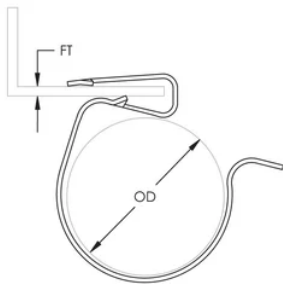

SC8G	5/16" - 1/2"	0.980" - 1.26"

DIAGRAMS