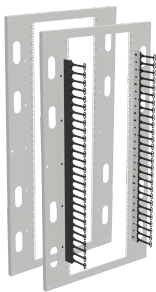

Seismic Rack Panel Kit, fits 72.00x36.00, Lt Gray, Steel

Data Solutions

CATALOG NUMBER

A72P36RP

Used when converting a standard Free-Stand Enclosure to a Seismic Free-Stand Enclosure. Rack Panel allows rack-mount equipment to be installed in 36-inch wide enclosures. Seismic Rack Panel has EIA 310 specified square-holes (.375x.375) and larger openings to allow cables to pass through panel. Use with Seismic Panel Support Kits (included) and Seismic Mounting Plate Kits to obtain Seismic standards. Available with or without vertical cable management for copper and fiber networking cables. Kit includes one Seismic Rack Panel and two Seismic Panel Supports with hardware.

FEATURES

Used when converting a standard Free-Stand Enclosure to a Seismic Free-Stand Enclosure

Rack Panel allows rack-mount equipment to be installed in 36-inch wide enclosures

Seismic Rack Panel has EIA 310 specified square-holes (.375x.375) and larger openings to allow cables to pass through panel

Use with Seismic Panel Support Kits (included) and Seismic Mounting Plate Kits to obtain Seismic standards

Available with or without vertical cable management for copper and fiber networking cables

Kit includes one Seismic Rack Panel and two Seismic Panel Supports with hardware