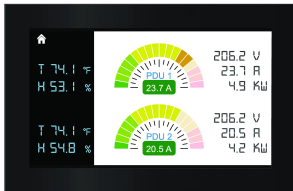

Door-Mount PDU 4.3-inch LCD Display, 5.24x3.54x0.67, Black, Plastic

Data Solutions

CATALOG NUMBER

LCD4INDRMT

Smart, stylish Door-Mount PDU LCD Display externally monitors the PDU metrics inside the cabinet without opening the door to physically review the PDU's metrics. Easy magnetic mounting installation not requiring any cabinet door cutout. Touchscreen can be installed horizontally or vertically and has plug-n-play connectivity.

Display horizontally or vertically

Plug-n-Play connectivity

Resistive touch screen

Smart and stylish design

With corresponding PDU connected sensors, it monitors voltage, current, power, temperature, humidity and air flow

4.3-inch (109mm) display size

480 x 272 display resolution

RJ-11 cables connection

PRODUCT ATTRIBUTES

Article Number: 39385

Height: 5.24in

Width: 3.54in

Depth: 0.67in