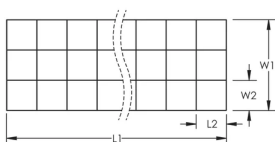

Catalog Number	Length 1 (L1)	Width 1 (W1)	Grid Spacing (L2 x W2)	Conductor Size
POOLMESH3100	100'	3'	12" x 12"	#8 Solid
POOLMESH350	50'	3'	12" x 12"	#8 Solid

DIAGRAMS

WARNING

nVent products shall be installed and used only as indicated in nVent's product instruction sheets and training materials. Instruction sheets are available at www.nvent.com and from your nVent customer service representative. Improper installation, misuse, misapplication or other failure to completely follow nVent's instructions and warnings may cause product malfunction, property damage, serious bodily injury and death and/or void your warranty.

North America

+1.800.753.9221
Option 1 – Customer Care
Option 2 – Technical Support

Europe

Netherlands:
+31 800-0200135
France:
+33 800 901 793

Europe

Germany:
800 1890272
Other Countries:
+31 13 5835404