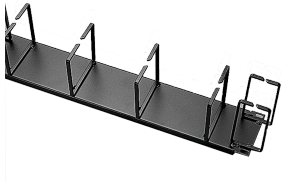

# Open-Frame Horizontal Cable Manager

The Open-Frame Cable Manager mounts horizontally atop the rack. It provides D-Ring support vertically on the ends and horizontally in the middle to better route cables through the rack. It is used for routing and bundling cable on 19-inch or 23-inch racks.

## FEATURES

---

The Open-Frame Cable Manager mounts horizontally atop the rack

It provides D-Ring support vertically on the ends and horizontally in the middle to better route cables through the rack

It is used for routing and bundling cable on 19-inch or 23-inch racks

## SPECIFICATIONS

---

**Color:** Jet Black  
**Material:** Mild Steel  
**Finish:** Powder Coated  
**Color Code:** RAL 9005

Table 1/1

Catalog Number	Article Number	Thickness	Rack Units
ECK19H	10233	16ga	2U
ECK23HV	35299	16ga	2U
ECK19HV	35289	16ga	2U