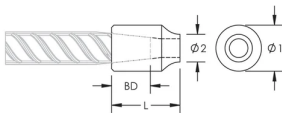

Length (L): 1.19"

Bar Depth (BD): 0.58"

Unit Weight: 0.1 lb

Designed to Meet: AASHTO;ABNT NBR 8548:1984;ACI 318 Type 1 (125% Specified Yield);ACI 318 Type 2 (Specified Tensile);ACI 349;ACI 359;AS3600

Package Quantity: 285

ADDITIONAL PRODUCT DETAILS

Bar dimensions and weights listed may vary by region. Coupler sizes not shown may be available by special order. Contact your nVent LENTON representative for more information.

The design of the weld, the selection of electrode, and other relevant choices depend on the chemical and physical properties of the structural steel to which the couplers are welded. Engineers who design assemblies should adhere to all appropriate regulations.

DIAGRAMS

WARNING

nVent products shall be installed and used only as indicated in nVent's product instruction sheets and training materials. Instruction sheets are available at www.nvent.com and from your nVent customer service representative. Improper installation, misuse, misapplication or other failure to completely follow nVent's instructions and warnings may cause product malfunction, property damage, serious bodily injury and death and/or void your warranty.

North America

+1.800.753.9221

Option 1 – Customer Care

Option 2 – Technical

Support

Europe

Netherlands:

+31 800-0200135

France:

+33 800 901 793

Europe

Germany:

800 1890272

Other Countries:

+31 13 5835404