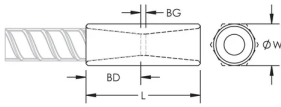

Bar Depth (BD): 1.26"

Bar Gap (BG): 0.64"

Unit Weight: 0.7 lb

Designed to Meet: AASHTO;ABNT NBR 8548:1984;ACI 318 Type 1 (125% Specified Yield);ACI 318 Type 2 (Specified Tensile);ACI 349;ACI 359;AS3600

Package Quantity: 50

ADDITIONAL PRODUCT DETAILS

Bar dimensions and weights listed may vary by region. Coupler sizes not shown may be available by special order. Contact your nVent LENTON representative for more information.

DIAGRAMS

WARNING

nVent products shall be installed and used only as indicated in nVent's product instruction sheets and training materials. Instruction sheets are available at www.nvent.com and from your nVent customer service representative. Improper installation, misuse, misapplication or other failure to completely follow nVent's instructions and warnings may cause product malfunction, property damage, serious bodily injury and death and/or void your warranty.

North America

+1.800.753.9221

Option 1 – Customer Care

Option 2 – Technical

Support

Europe

Netherlands:

+31 800-0200135

France:

+33 800 901 793

Europe

Germany:

800 1890272

Other Countries:

+31 13 5835404