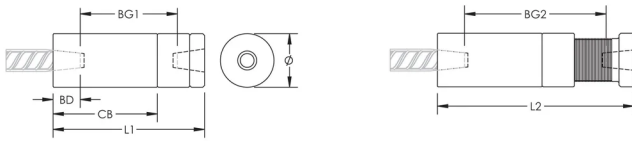

Unit Weight: 24.8 lb

Designed to Meet: AASHTO; ABNT NBR 8548:1984; ACI 318 Type 1 (125% Specified Yield); ACI 318 Type 2 (Specified Tensile); ACI 349; ACI 359; AS3600

Package Quantity: 2

ADDITIONAL PRODUCT DETAILS

Bar dimensions and weights listed may vary by region. Coupler sizes not shown may be available by special order. Contact your nVent LENTON representative for more information.

DIAGRAMS

WARNING

nVent products shall be installed and used only as indicated in nVent's product instruction sheets and training materials. Instruction sheets are available at www.nvent.com and from your nVent customer service representative. Improper installation, misuse, misapplication or other failure to completely follow nVent's instructions and warnings may cause product malfunction, property damage, serious bodily injury and death and/or void your warranty.

North America

+1.800.753.9221
Option 1 – Customer Care
Option 2 – Technical
Support

Europe

Netherlands:
+31 800-0200135
France:
+33 800 901 793

Europe

Germany:
800 1890272
Other Countries:
+31 13 5835404

APAC

Shanghai:
+ 86 21 2412 1618/19
Sydney:
+61 2 9751 8500

Our powerful portfolio of brands:

CADDY ERICO HOFFMAN ILSCO SCHROFF TRACHTE