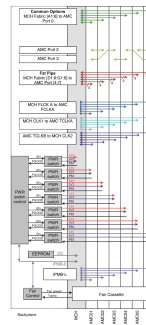

MTCA.0 System for 6 Single Mid-Size AMC Modules, MTCA.0, 1 U, 84 HP

CATALOG NUMBER

11850-025

1 U MicroTCA System with horizontal card cage for Single Width AdvancedMC Modules. The chassis has an AC Power input in the rear and an integrated 400 W Power Supply. The PM EMMC (Power Module Enhanced Management Controller) is installed onto the rear of the Backplane.

CERTIFICATIONS

FEATURES

In accordance with PICMG MTCA.0 R1.0 specification

1 U, 19" subrack system for 6 Single Mid-Size AdvancedMC modules, 1 Single Full-Size MCH

AC mains input (100 ... 240 VAC) on rear of case, embedded 400 W PSU, power management (PM EMMC) on backplane

Hot-swap fan module with cooling unit manager (CU EMMC), airflow from right to left

Air filter access from front

PRODUCT ATTRIBUTES

Product Type: System

Number of Slots: 6

Type: 19" Rack Mount

Backplane Type: MTCA.0 Star Topology, Scope Proposal

Data Transfer: 40 GbE; PCIe Gen3

Power per Slot: 50W

Input Voltage AC: 100 – 240V

Airflow Direction: Right to Left

Rack Height: 1U

Power Supply Type: Open Frame

Power Supply Included: Yes

Rear I/O: No