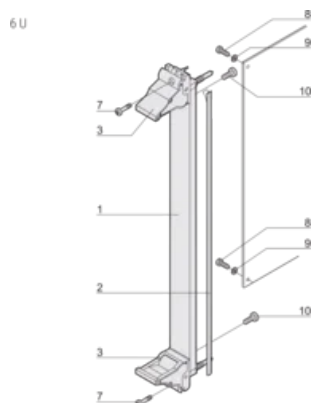

FEATURES

U-shaped front panel for textile gasket

Suitable for insertion and extraction forces up to 700 N (per pair)

Enable the installation of a microswitch

Enable the installation of coding pegs in accordance with IEC 60297-3-103/ IEEE 1101.10

PRODUCT ATTRIBUTES

Rack Width: 8HP

Package Quantity: 1

Handle Type: IEL

Mounting: Screw-on Front; Screw-on Rear IO

Gasket Type: Textile EMC

Front Finish: Anodized

Rear Finish: Etched

Treated Edges: No

Complies With: IEC 60297-3-102; IEEE 1101.10; IEC 60297-3-103; IEEE 1101.1/11

EMC Shielding: Yes

Finish: Anodized; Passivated

Material: Aluminum

Product Type: Front Panel

Rack Height: 6U

Type: Front Panel with Handle (PIU)

Net Weight: 0.153kg

DIAGRAMS

WARNING

---

nVent products shall be installed and used only as indicated in nVent's product instruction sheets and training materials. Instruction sheets are available at www.nvent.com and from your nVent customer service representative. Improper installation, misuse, misapplication or other failure to completely follow nVent's instructions and warnings may cause