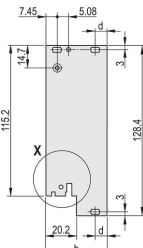

Plug-In Unit Kit With IEL Handle, Shielded, Black, 6 U, 8 HP

CATALOG NUMBER

20848-596

3 HE

6 HE

4 TE

5 TE

Plug-in unit, with IEL inserter/extractor black handle, 6 U, front assembly. The U-shaped front panel enable shielding with a textile gasket.

CERTIFICATIONS

FEATURES

U-shaped front panel for textile gasket

Suitable for insertion and extraction forces up to 700 N (per pair)

Enable the installation of a microswitch

Enable the installation of coding pegs in accordance with IEC 60297-3-103/ IEEE 1101.10

PRODUCT ATTRIBUTES

Rack Width: 8HP

Package Quantity: 1

Handle Type: IEL

Mounting: Screw-on Front; Screw-on Rear IO

Gasket Type: Textile EMC

Front Finish: Anodized

Rear Finish: Etched

Treated Edges: No

Complies With: IEC 60297-3-102; IEEE 1101.10; IEC 60297-3-103; IEEE 1101.1/11

EMC Shielding: Yes

Finish: Anodized; Passivated

Material: Aluminum

Product Type: Front Panel

Rack Height: 6U

Type: Front Panel with Handle (PIU)