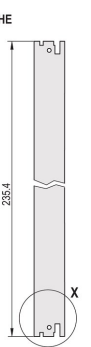

Plug-In Unit Kit With IEL Handle, Shielded, Black, 6 U, 8 HP

CATALOG NUMBER

20848-596

3 HE

6 HE

4 TE

5 TE

Plug-in unit, with IEL inserter/extractor black handle, 6 U, front assembly. The U-shaped front panel enable shielding with a textile gasket.

CERTIFICATIONS

FEATURES

U-shaped front panel for textile gasket

Suitable for insertion and extraction forces up to 700 N (per pair)

Enable the installation of a microswitch

Enable the installation of coding pegs in accordance with IEC 60297-3-103/ IEEE 1101.10

PRODUCT ATTRIBUTES

Rack Width: 8HP

Package Quantity: 1

Handle Type: IEL

Mounting: Screw-on Front; Screw-on Rear IO

Gasket Type: Textile EMC

Front Finish: Anodized

Rear Finish: Etched