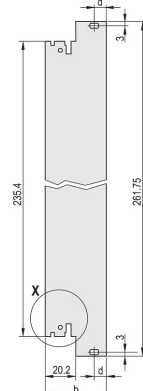

Plug-In Unit Kit With IEL Handle, Shielded, Black, 6 U, 8 HP

CATALOG NUMBER

20848-596

3 HE

6 HE

4 TE

5 TE

Plug-in unit, with IEL inserter/extractor black handle, 6 U, front assembly. The U-shaped front panel enable shielding with a textile gasket.

CERTIFICATIONS

FEATURES

U-shaped front panel for textile gasket

Suitable for insertion and extraction forces up to 700 N (per pair)

Enable the installation of a microswitch

Enable the installation of coding pegs in accordance with IEC 60297-3-103/ IEEE 1101.10

PRODUCT ATTRIBUTES

Rack Width: 8HP

Package Quantity: 1

Handle Type: IEL

Mounting: Screw-on Front; Screw-on Rear IO

Gasket Type: Textile EMC

Front Finish: Anodized

Rear Finish: Etched

Treated Edges: No

Complies With: IEC 60297-3-102; IEEE 1101.10; IEC 60297-3-103; IEEE 1101.1/11

EMC Shielding: Yes

Finish: Anodized; Passivated

Material: Aluminum

Product Type: Front Panel

Rack Height: 6U

Type: Front Panel with Handle (PIU)