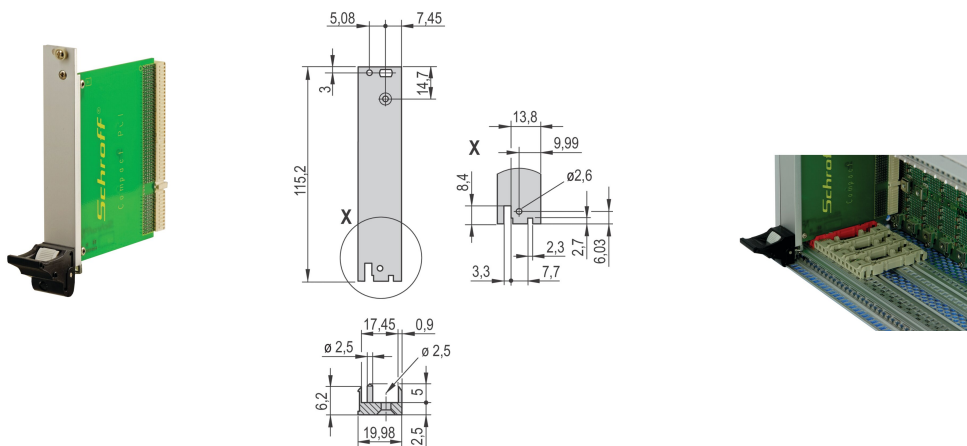

# Plug-In Unit Kit With IEL Handle for Rear I/O, Shielded, Black, 3 U, 4 HP

## CATALOG NUMBER

**20848-751**

Plug-in unit, with IEL inserter/extractor black handle, 3 U, rear I / O assembly. The U-shaped front panel enable shielding with a textile gasket.

## FEATURES

U-shaped front panel for textile gasket

Suitable for insertion and extraction forces up to 700 N (per pair)

Enable the installation of a microswitch

Enable the installation of coding pegs in accordance with IEC 60297-3-103/ IEEE 1101.10

## PRODUCT ATTRIBUTES

Rack Width: 4HP

Package Quantity: 1

Handle Type: IEL

Mounting: Screw-on Rear IO

Gasket Type: Textile EMC

Front Finish: Anodized

Rear Finish: Etched