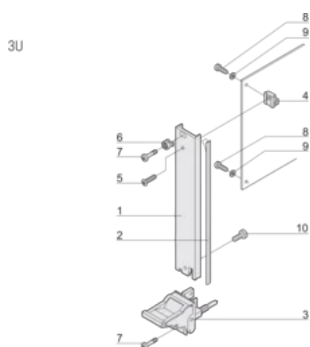

Handle Type: IEL

Mounting: Screw-on Rear IO

Gasket Type: Textile EMC

Front Finish: Anodized

Rear Finish: Etched

Treated Edges: No

Complies With: IEC 60297-3-102; IEEE 1101.10; IEC 60297-3-103; IEEE 1101.1/11

EMC Shielding: Yes

Finish: Anodized; Passivated

Material: Aluminum

Product Type: Front Panel

Rack Height: 3U

Type: Front Panel with Handle (PIU)

Net Weight: 0.08kg

DIAGRAMS

WARNING

---

nVent products shall be installed and used only as indicated in nVent's product instruction sheets and training materials. Instruction sheets are available at www.nvent.com and from your nVent customer service representative. Improper installation, misuse, misapplication or other failure to completely follow nVent's instructions and warnings may cause product malfunction, property damage, serious bodily injury and death and/or void your warranty.