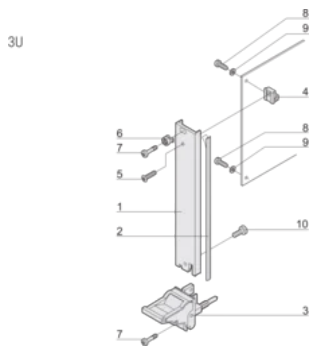

Mounting: Screw-on Rear IO

Gasket Type: Textile EMC

Front Finish: Anodized

Rear Finish: Etched

Treated Edges: No

Complies With: IEC 60297-3-102; IEEE 1101.10; IEC 60297-3-103; IEEE 1101.1/11

EMC Shielding: Yes

Finish: Anodized; Passivated

Material: Aluminum

Product Type: Front Panel

Rack Height: 3U

Type: Front Panel with Handle (PIU)

Net Weight: 0.1kg

DIAGRAMS

WARNING

---

nVent products shall be installed and used only as indicated in nVent's product instruction sheets and training materials. Instruction sheets are available at www.nvent.com and from your nVent customer service representative. Improper installation, misuse, misapplication or other failure to completely follow nVent's instructions and warnings may cause product malfunction, property damage, serious bodily injury and death and/or void your warranty.