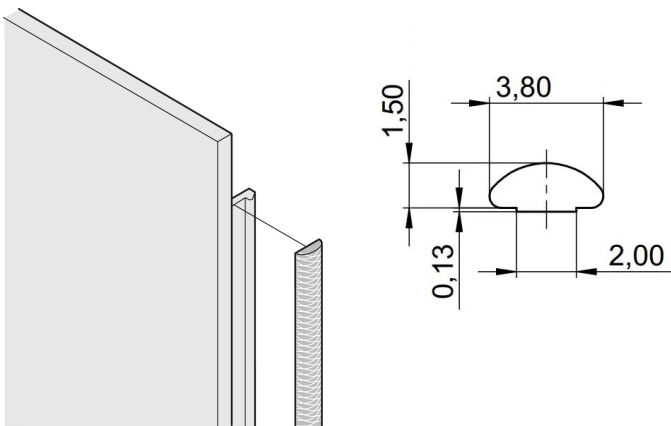

## CATALOG NUMBER

**21101-855**

The textile EMC gaskets are inserted into a slot on the right hand side of the U-shaped front panels. The gaskets are glued to the front panel.

## FEATURES

Textile EMC gasket is affixed laterally on the front panel or in the groove of the right-hand profile as appropriate.

Profile seal is bonded onto the contact surface of the 19" bracket or of the rear angle and sets up the conductive connection to the U-shaped front panels