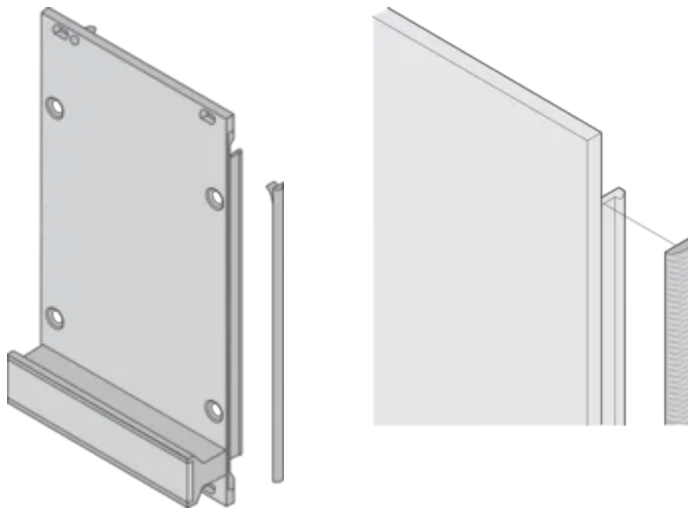

Product Family: EuropacPRO; RatiopacPRO; RatiopacPRO AIR; PropacPRO; Frame Type Plug-In Unit

Product Type: Shielding Kit

Works With: Subracks; Cases; Front Panels

Flammability Rating: UL® 94V-0

Gross Weight: 0.092kg

ADDITIONAL PRODUCT DETAILS

EMC gaskets (textile) are required for shielding the front panels.

DIAGRAMS

WARNING

---

nVent products shall be installed and used only as indicated in nVent's product instruction sheets and training materials. Instruction sheets are available at www.nvent.com and from your nVent customer service representative. Improper installation, misuse, misapplication or other failure to completely follow nVent's instructions and warnings may cause product malfunction, property damage, serious bodily injury and death and/or void your warranty.