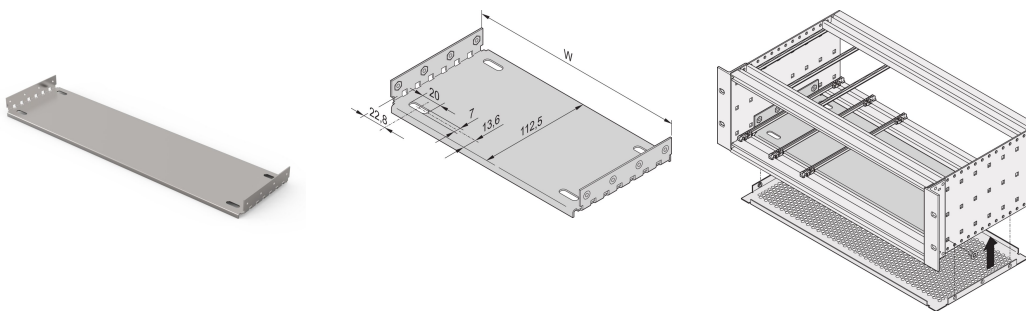

EuropacPRO Mounting Plate for Use With Cover Plate, 84 HP, 220 mm Board Length

CATALOG NUMBER

34563-024

Material	HP	W	D
34563001	28	146,87	112,50
34563009	28	146,87	172,50
34563002	42	217,99	112,50
34563014	42	217,99	172,50
34563003	63	324,67	112,50
34563019	63	324,67	172,50
34563004	84	431,35	112,50
34563024	84	431,35	172,50
34563026	84	431,35	232,50
34563028	84	431,35	292,50
34563042	84	431,35	352,50
34563044	84	431,35	412,50

Mounting plate for use with cover plates for installation and fixing of heavy components. Full width mounting plates (as wide as the subrack or the system case) are fixed to the side panels. The partial width mounting plates are fixed to the side panel and horizontal rail by means of an assembly strip.

Guide rails Type 4,4" and type strengthened cannot be used in combination with a mounting plate. Top / bottom cover which will be inserted into the groove of the light (type L) horizontal rails cannot be used in combination with a mounting plate.

CERTIFICATIONS