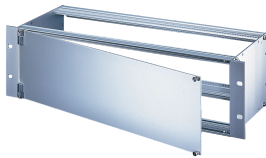

# Front Panel, Front Shielded, Side Hinged

Front panel with textile EMC gasket, side hinged assembly.

## FEATURES

Front panel with textile EMC gasket

Enables mounting onto the horizontal rails

Suitable for subracks and cases

Hinges can be fitted on left or right

## SPECIFICATIONS

- Rack Width:** 84HP
- Material:** Aluminum
- Finish:** Anodized; Passivated
- Accessory Type:** Front panel
- Product Type:** Front Panel
- Type:** Front Panel without Handle
- EMC Shielding:** No (Retrofittable)