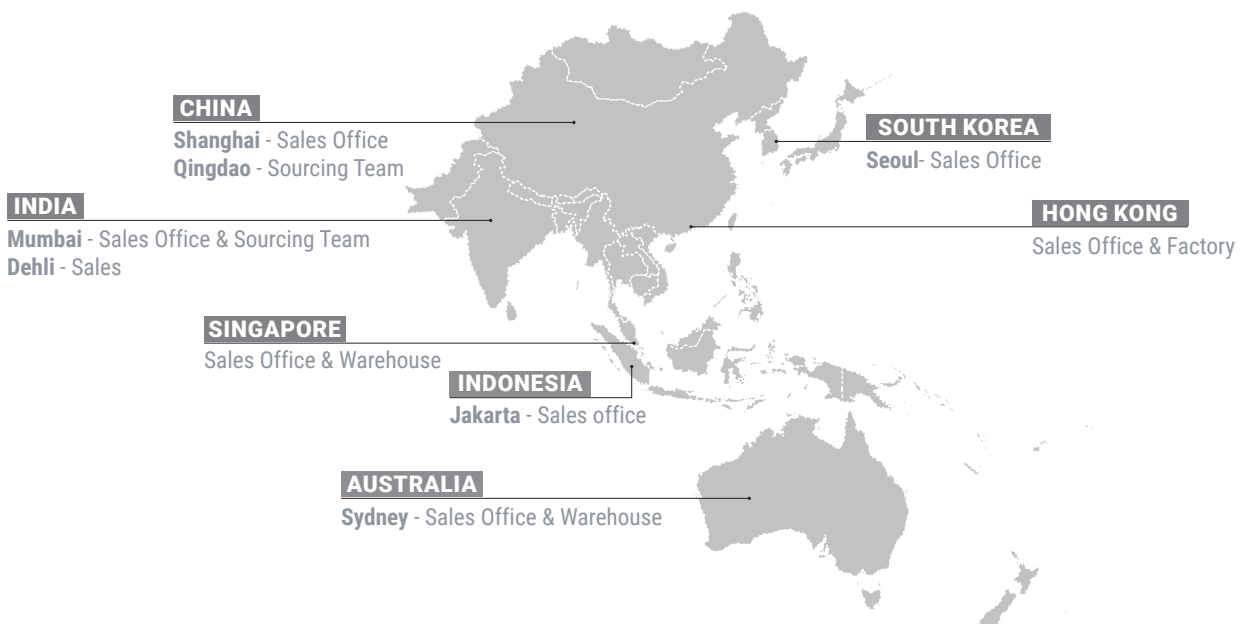

NVENT ELECTRICAL CONNECTIONS ASIA PACIFIC HISTORY AND PRESENCE