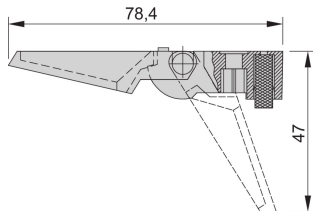

Plastic Foot

Tip-up feet, Plastic.

CERTIFICATIONS

FEATURES

Can be used instead of standard round feet

Load-carrying capacity: 25 kg per foot, max case weight 40 kg

Mounting holes are provided in bottom covers of the cases

Table 1/1

Catalog Number	Package Quantity
10603-023	1
10603-026	1
10603-025	1
10603-024	1

ADDITIONAL PRODUCT DETAILS

Delivery is in standard pack multiples. Pricing is per individual item.

Please take into consideration that deliveries may be carried out in the stated SPQs (SPQ, e.g. 5 pieces, 10 pieces, 50 pieces, etc.). Differing order quantities (e.g. 2 pieces) may be changed to the next possible delivery quantity = Standard Pack Quantity.