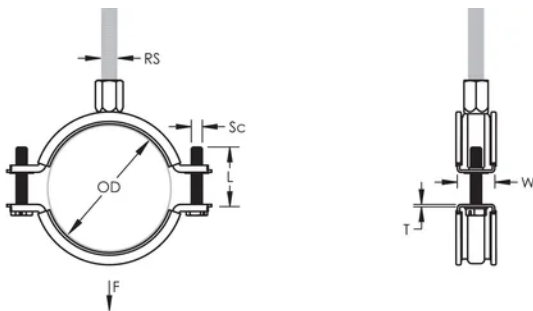

Finish: Electrogalvanized

Temperature: -50 to 110 °C

Color: Black

Outer Diameter (OD): 19 - 25 mm

Pipe Size: 1/2"

NB/DN: 15

Rod Size (RS): M8;M10

Width (W): 20 mm

Thickness (T): 1 mm

Screw Diameter (Sc): 6

Screw Length (L): 22mm

Static Load: 1000N

ADDITIONAL PRODUCT DETAILS

Lining is EPDM rubber.

DIAGRAMS

WARNING