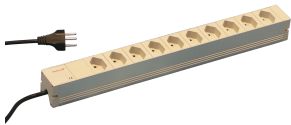

# Socket Strip, Swiss

Modular, compact PDU with many function elements. Using a 1 U by 1 U aluminum chassis the PDU can easily be integrated in a rack with Swiss outlets.

## FEATURES

Socket strips can be rotated through all four directions (in 90° increments) during installation

230 V, 10 A

In accordance with SEV.IEC 60884

Connecting cable 2 m with Swiss version plug

Socket strips Swiss version