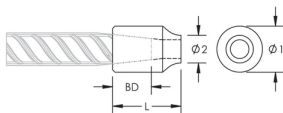

Profundidad de la barra (BD): 36mm

Peso por unidad: 0.17 kg

Cantidad del paquete: 150

DETALLES ADICIONALES DEL PRODUCTO

Bar dimensions and weights listed may vary by region. Coupler sizes not shown may be available by special order. Contact your nVent LENTON representative for more information.

The design of the weld, the selection of electrode, and other relevant choices depend on the chemical and physical properties of the structural steel to which the couplers are welded. Engineers who design assemblies should adhere to all appropriate regulations.

Suffix "EE" has been added to some part numbers to clarify design version among regions.

DIAGRAMAS

ADVERTENCIA

Los productos nVent deben instalarse y usarse solo como se indica en las hojas de instrucciones y materiales de capacitación del producto nVent. Instruction sheets are available at www.nvent.com and from your nVent customer service representative. La instalación incorrecta, el mal uso, la aplicación incorrecta u otras fallas en el seguimiento completo de las instrucciones y advertencias de nVent pueden causar el mal funcionamiento del producto, daños a la propiedad, lesiones corporales graves y la muerte y/o anular la garantía.

Norteamérica

+1.800.753.9221

Opción 1: Atención al cliente

Opción 2: Soporte técnico

Europa

Países Bajos:

+31 800-0200135

Francia:

+33 800 901 793

Europa

Alemania:

800 1890272

Otros países:

+31 13 5835404