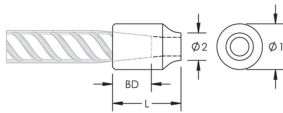

Peso por unidad: 0.52 kg

Cantidad del paquete: 45

DETALLES ADICIONALES DEL PRODUCTO

Bar dimensions and weights listed may vary by region. Coupler sizes not shown may be available by special order. Contact your nVent LENTON representative for more information.

The design of the weld, the selection of electrode, and other relevant choices depend on the chemical and physical properties of the structural steel to which the couplers are welded. Engineers who design assemblies should adhere to all appropriate regulations.

Suffix "EE" has been added to some part numbers to clarify design version among regions.

DIAGRAMAS

ADVERTENCIA

Los productos nVent deben instalarse y usarse solo como se indica en las hojas de instrucciones y materiales de capacitación del producto nVent. Instruction sheets are available at www.nvent.com and from your nVent customer service representative. La instalación incorrecta, el mal uso, la aplicación incorrecta u otras fallas en el seguimiento completo de las instrucciones y advertencias de nVent pueden causar el mal funcionamiento del producto, daños a la propiedad, lesiones corporales graves y la muerte y/o anular la garantía.

Norteamérica

+1.800.753.9221

Opción 1: Atención al cliente

Opción 2: Soporte técnico

Europa

Países Bajos:

+31 800-0200135

Francia:

+33 800 901 793

Europa

Alemania:

800 1890272

Otros países:

+31 13 5835404