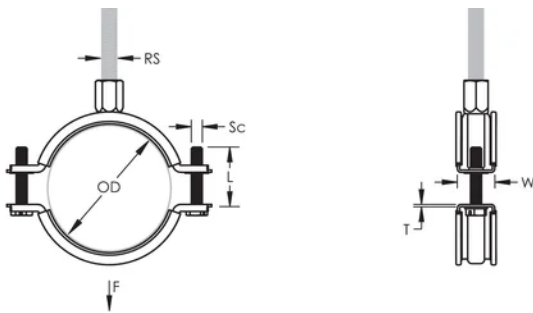

Finish: Electropolished

Color: Black

Temperature: -50 to 110 °C

Outer Diameter (OD): 31 - 37 mm

Pipe Size: 1"

NB/DN: 25

Rod Size (RS): M8;M10

Width (W): 20 mm

Thickness (T): 1 mm

Screw Diameter (Sc): 6

Screw Length (L): 22mm

Static Load: 700N

ADDITIONAL PRODUCT DETAILS

Lining is EPDM rubber.

DIAGRAMS

WARNING