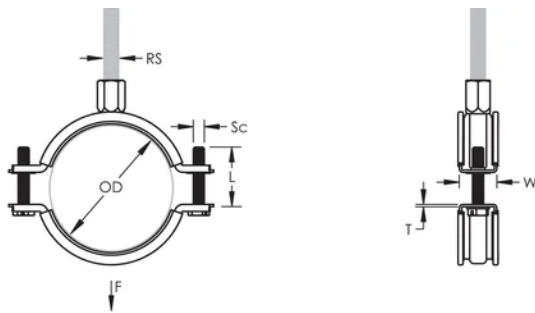

Finish: Electrogalvanized

Temperature: -50 to 110 °C

Color: Black

Outer Diameter (OD): 160 - 170 mm

Pipe Size: 6"

NB/DN: 150

Rod Size (RS): M8;M10

Width (W): 25 mm

Thickness (T): 2 mm

Screw Diameter (Sc): 6

Screw Length (L): 37mm

Static Load: 3200N

ADDITIONAL PRODUCT DETAILS

Lining is EPDM rubber.

DIAGRAMS

WARNING