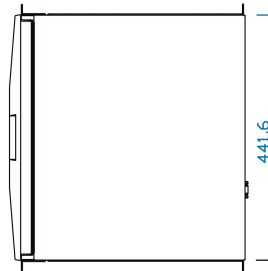

19" Drawer With Keyboard 1 U, Touchpad, RAL 9005, French Keyboard

Data Solutions

CATALOG NUMBER

60118-568

19" rack mountable drawer with keyboard with full extension.

CERTIFICATIONS

FEATURES

Extendable 1 U drawer with keyboard including function keys, number pad, touchpad

Locking at full extension and in the inserted state

Connection to USB for keyboard and mouse

Installation dimension 19" rail distance (c-dimension) from 470 ... 700 mm)

Color jet black (RAL 9005)

PRODUCT ATTRIBUTES

Rack Height: 1U

Depth: 400mm

Color: Jet Black

Package Quantity: 1

Color Code: RAL 9005

Product Type: Cabinet/Rack Drawer

Type: Keyboard

Works With: 19" Cabinets