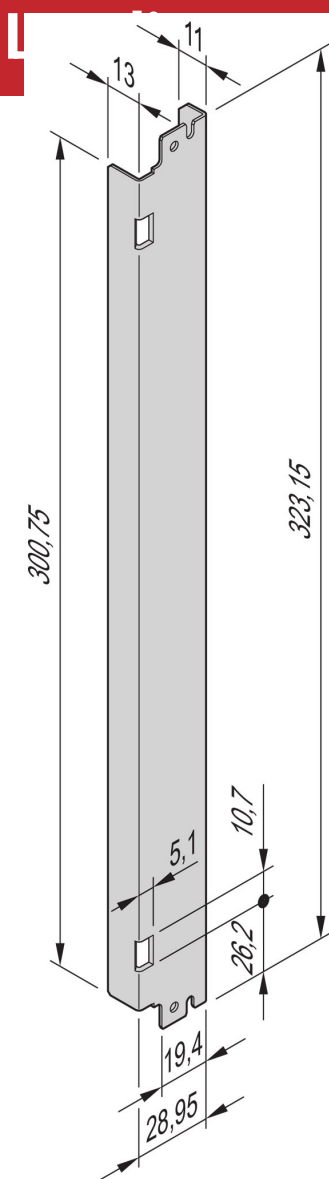

ATCA Front Panel, St, Reinforced, With Spring

AdvancedTCA front panel for spring-loaded IEA handle with die-cast end piece.

CERTIFICATIONS

North America

All locations

+1.763.422.2661

Chat with us:

nvent.com/schroff