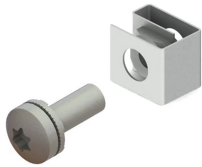

# On-Board Rack Mounting Kit

nVent SCHROFF provides cabinets, sub-racks, and front panels that encase the onboard electronics of train control systems with durable solutions that can withstand railway shock and vibration.

## SPECIFICATIONS

- Product Type:** Mounting Kit
- Works With:** On-Board Racks
- Material:** Steel
- Finish:** Zinc Plated

Table 1/1

Catalog Number	Package Quantity
21120-205	8
21120-206	50
21120-207	100