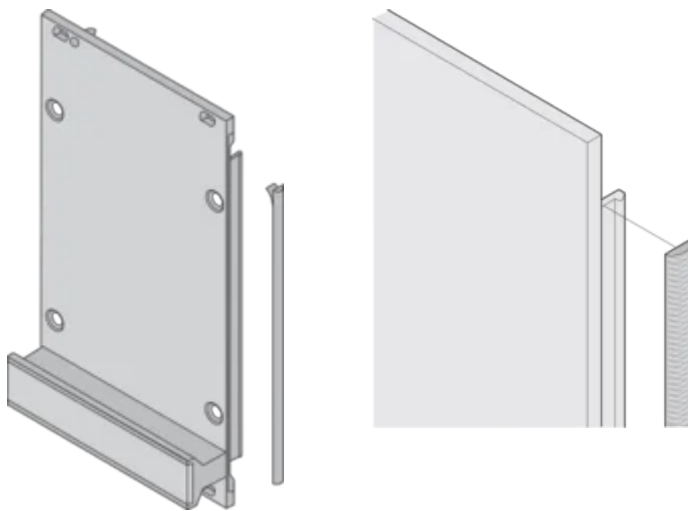

Height (H): 232mm

Material: Thermoplastic Elastomer

Product Family: EuropacPRO; RatiopacPRO; RatiopacPRO AIR; PropacPRO; Frame Type Plug-In Unit

Product Type: Shielding Kit

Width (W): 3.8mm

Works With: Subracks; Cases; Front Panels

Flammability Rating: UL® 94V-0

Gross Weight: 0.174kg

ADDITIONAL PRODUCT DETAILS

EMC gaskets (textile) are required for shielding the front panels.

DIAGRAMS

WARNING

---

nVent products shall be installed and used only as indicated in nVent's product instruction sheets and training materials. Instruction sheets are available at www.nvent.com and from your nVent customer service representative. Improper installation, misuse, misapplication or other failure to completely follow nVent's instructions and warnings may cause product malfunction, property damage, serious bodily injury and death and/or void your warranty.