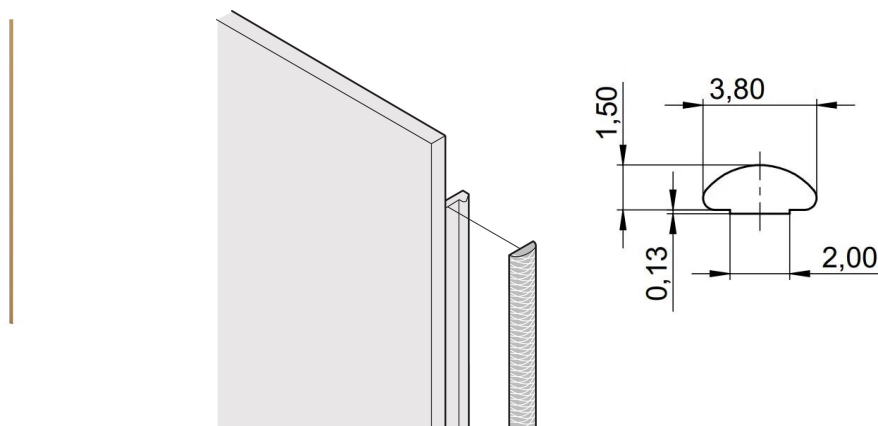

## CATALOG NUMBER

**21101-856**

The textile EMC gaskets are inserted into a slot on the right hand side of the U-shaped front panels. The gaskets are glued to the front panel.

## FEATURES

Textile EMC gasket is affixed laterally on the front panel or in the groove of the right-hand profile as appropriate.

Profile seal is bonded onto the contact surface of the 19" bracket or of the rear angle and sets up the conductive connection to the U-shaped front panels