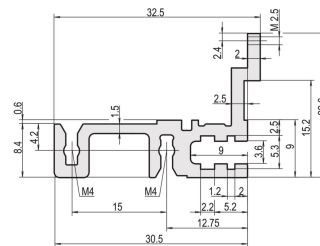

Horizontal Rail, Rear, Type H-MZ, Heavy, With Z-Rail, 20 HP

CATALOG NUMBER

34560-920

Combinations of horizontal rails and side panels

	H-MZ can be combined		H-MZ combination not recommended	
Aluminum H-MZ	-	+	+	+
Aluminum H-MZ	+	+	+	+
Aluminum H-MZ	+	+	-	-
Horizontal rail	+	+	-	-
Side panel	Light 1	Medium 2	Heavy 3 H	Exaggerated 4 B

The horizontal rail, type heavy with MZ enables the use of DIN connectors. The connectors are in accordance with EN 60603-2.

CERTIFICATIONS

FEATURES

For directly mounting connectors complying with EN 60603 (DIN 41612)

With Z-rail for high mechanical load (H-MZ)

Aluminum extrusion, anodized finish, conductive contact surface

PRODUCT ATTRIBUTES

Rack Width: 20HP

Package Quantity: 1

Finish: Anodized

Length: 106.68mm

Material: Aluminum