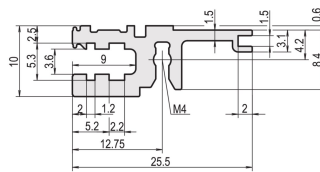

# Profilé horizontal, avant, type L-OD, allégé, sans lèvre, 63 F

## RÉFÉRENCE CATALOGUE

**34560-063**

Combinations of horizontal rails and side panels

	Light 1.1	Flexibel 2	Heavy 3.1	Edgecut 2.1
Standard 1.1	-	+	+	+
Standard 2.1	+	+	+	+
Standard 3.1	+	+	-	-

Legend: + can be combined, - combination not recommended