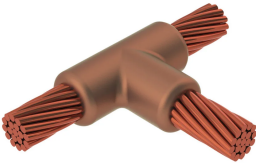

## Power Utilities

nVent ERICO Cadweld graphite molds are designed and engineered for thousands of connection styles and conductor combinations.

### FONCTIONS

Forms a permanent, low resistance connection

Provides a molecular bond

nVent ERICO Cadweld Exothermic Connections are rated with the same current capacity as the conductor

Portable installation equipment with no external source of power required

## INFORMATIONS PRODUIT COMPLÉMENTAIRES

---

For applications such as computer room, tunnel or other low-ventilation areas, specify a smokeless nVent ERICO Cadweld Exolon mold. Add an XL prefix to the standard mold part number when ordering (for example, a TAC2Q2Q becomes XLTAC2Q2Q). Similarly, nVent ERICO Cadweld Exolon welding material is also designated by the XL prefix (for example, 150 becomes XL150).