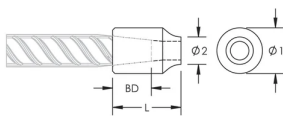

AANVULLENDE PRODUCTGEGEVENS

Bar dimensions and weights listed may vary by region. Coupler sizes not shown may be available by special order. Contact your nVent LENTON representative for more information.

The design of the weld, the selection of electrode, and other relevant choices depend on the chemical and physical properties of the structural steel to which the couplers are welded. Engineers who design assemblies should adhere to all appropriate regulations.

Suffix "EE" has been added to some part numbers to clarify design version among regions.

DIAGRAMMEN

WAARSCHUWING

nVent-producten moeten alleen worden geïnstalleerd en gebruikt zoals aangegeven in de instructiebladen en trainingsmateriaal van nVent. Instructiebladen zijn beschikbaar op www.nvent.com en bij uw nVent klantenservicevertegenwoordiger. Onjuiste installatie, misbruik, verkeerde toepassing of ander falen om de instructies en waarschuwingen van nVent volledig te volgen, kan leiden tot productstoringen, schade aan eigendommen, ernstig lichamelijk letsel en de dood en/of uw garantie ongeldig maken.

Noord-Amerika

+1.800.753.9221
optie 1 – Klantenservice
optie 2 – Technische
ondersteuning

Europa

Nederland:
+31 800-0200135
Frankrijk:
+33 800 901 793

Europa

Duitsland:
800 1890272
andere landen:
+31 13 5835404