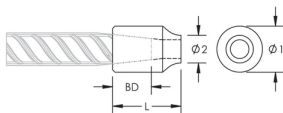

Stangdiepte (BD): 36mm

Gewicht eenheid: 0.17 kg

Hoeveelheid in verpakking: 150

AANVULLENDE PRODUCTGEGEVENS

Bar dimensions and weights listed may vary by region. Coupler sizes not shown may be available by special order. Contact your nVent LENTON representative for more information.

The design of the weld, the selection of electrode, and other relevant choices depend on the chemical and physical properties of the structural steel to which the couplers are welded. Engineers who design assemblies should adhere to all appropriate regulations.

Suffix "EE" has been added to some part numbers to clarify design version among regions.

DIAGRAMMEN

WAARSCHUWING

nVent-producten moeten alleen worden geïnstalleerd en gebruikt zoals aangegeven in de instructiebladen en trainingsmateriaal van nVent. Instructiebladen zijn beschikbaar op www.nvent.com en bij uw nVent klantenservicevertegenwoordiger. Onjuiste installatie, misbruik, verkeerde toepassing of ander falen om de instructies en waarschuwingen van nVent volledig te volgen, kan leiden tot productstoringen, schade aan eigendommen, ernstig lichamelijk letsel en de dood en/of uw garantie ongeldig maken.

Noord-Amerika

+1.800.753.9221

optie 1 – Klantenservice

optie 2 – Technische

ondersteuning

Europa

Nederland:

+31 800-0200135

Frankrijk:

+33 800 901 793

Europa

Duitsland:

800 1890272

andere landen:

+31 13 5835404