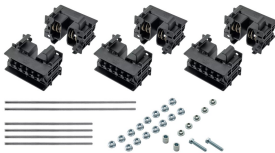

FleXbus Support Kit on Edge 3 Poles, 87.5 mm x 119 mm

Data Solutions

KATALOGNUMMER

FLEXSUPEDG50T

SERTIFISERINGER

FUNKSJONER

Adjustable clip adapts to support different conductor thicknesses (open/closed position)

Strong, mechanical resistance and short-circuit tested as per IEC 61914 up to 67kA rms – 147kA Peak

Adjustable distance between each conductor (12,5 mm pitch)

Installation side-by-side or on top

For use with 3P configuration

Mounting options for ceiling or wall

Mounting options for different cable trays types

Mounting options for horizontal or vertical orientations

PRODUKTEGENSKAPER

Artikkelnummer: 508101

Samsvarer med: IEC® 60695-2-11 (glødetråd, test 960 °C); IEC® 61439,1; IEC® 61914

Nominelt lite røyk: ISO 5659-2

Materiale: Glassfiberforsterket polyamid; Stål

Driftstemperatur: -40 to 130°C

A: 87.5mm

Dybde (D): 78.5mm

Høyde (H): 123.5mm

Lederstørrelse: 220 mm²; 360 mm²; 545 mm²; 640 mm²