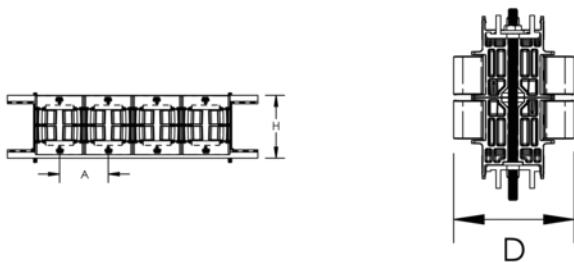

PRODUKTEGENSKAPER

Artikkelnummer: 508101

Samsvarer med: IEC® 60695-2-11 (glødetråd, test 960 °C); IEC® 61439,1; IEC® 61914

Dielektrisk styrke, IEC 61439.1: 3500 VAC ved 1 min

Dielektrisk styrke, UL: 1500; 1500

Overflate: Elektrogalvanisert

Antennbarhetsvurdering: UL® 94V-0

Halogenfri vurdering: IEC® 60754-1

Isolasjonsspenning: 1000; 1500

Nominelt lite røyk: ISO 5659-2

Materiale: Glassfiberforsterket polyamid; Stål

Driftstemperatur: -40 to 130°C

A: 87.5mm

Dybde (D): 78.5mm

Høyde (H): 123.5mm

Lederstørrelse: 220 mm²; 360 mm²; 545 mm²; 640 mm²

Enhetsvekt: 1.24kg

Installasjonsstandard: AS 3008; BS 7671; CEI 64-8; CSN; DIN VDE 0100; HD 384; IEC® 60364; NBR 5410; NEN 1010; NFC 15-100; NIBT-NIN; NP (2002); ÔNORM; REBT; RGIE-AREI

YTTERLIGERE PRODUKTDETALJER

Support kit and aluminum profile are sold separately.

When cable tray is used, we recommend installing a Flexbus Support at each extremity, in order to protect the Flexbus Conductor against potential sharp edges of the cable tray.

For ease of installation of the Flexbus Conductors on cable trays, we recommend using cantilever systems in order to have easy and direct access during installation phases.

DIAGRAMMER