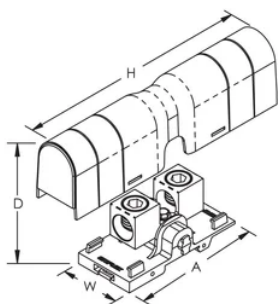

DIAGRAMMER

ADVARSEL

---

nVent-produkter må installeres og brukes bare som beskrevet i nVent sine instruksjonsark og opplæringsmaterieill. Instruksjonsark er tilgjengelig på www.nvent.com og fra din nVent kundeservice-representant. Ukorrekt installasjon, misbruk, feilaktig anvendelse eller annen manglende etterlevelse av nVent sine instruksjoner og advarsler kan føre til produktfeil, skade på eiendom, alvorlige personskader og død og/eller gjøre garantien ugyldig.

Vår solide portefølje av merkevarer:

CADDY ERICO HOFFMAN ILSCO SCHROFF TRACHTE