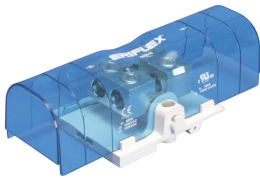

Strømterminal, tunnel-til-tunnel, 500 A

Data Solutions

KATALOGNUMMER

SBTT-500

SERTIFISERINGER

FUNKSJONER

I samsvar med RoHS

Halogen Fri

Tinned copper block allows for copper or aluminum conductor connections

Accessible tunnels allow for easy connection of wire

Design allows for visual inspection of conductor and confirmation of connection

Voltage detection and measurement connection

Adjustable transparent cover

Modular snap-together blocks for building multi-pole power blocks

Easily clips onto DIN rail or mounts to panel with screws

SBLEC Power Terminals Fixing Accessory required for direct panel mount

PRODUKTEGENSKAPER

Artikkelnummer: 561145

Materiale: Kobber; Termoplast

Overflate: Tinnbelagt

Maks. strømnivå, IEC: 750A

Maks. strømnivå, UL/CSA: 500A

Kortsiktig strømtåling (Icw), 1s: 28.8kA

Topp kortslutningsstrøm (Ipk): 52kA