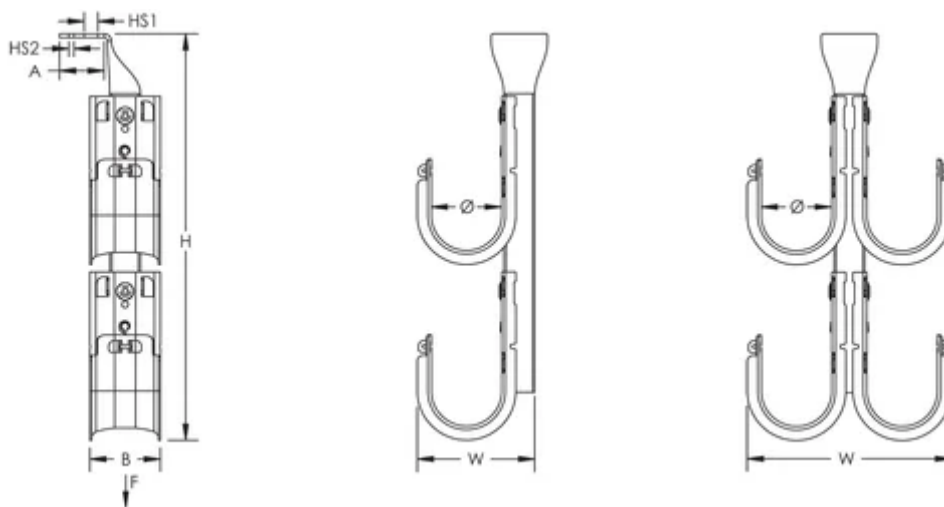

Tiers: 2

Altura (H): 387mm

Largura (W): 254mm

Tamanho do orifício 1 (HS1): 10.3mm

Tamanho do orifício 2 (HS2): 4.7mm

A: 36.5mm

B: 50mm

Static Load 1 (F1): 1080N

Static Load 2 (F2): 810N

DETALHES ADICIONAIS DO PRODUTO

Static loads represent maximum load limit of J-Hook tree. Static load limit of each J-Hook is 60 lb (270 N).

Refer to Static Load 1 when fastening J-Hook tree using Hole Size 1. Refer to Static Load 2 when fastening J-Hook tree using Hole Size 2.

Non-continuous supports may not exceed spacing of 5' (1.5 m) per TIA 569-C.9.7 and EN 50174-2.

DIAGRAMAS

AVISO

Os produtos nVent devem ser instalados e utilizados apenas conforme indicado nas fichas de instrução do produto e materiais de treinamento da nVent. As fichas de instrução estão disponíveis em www.nVent.com e com nossos representantes de atendimento ao cliente nVent. A instalação inadequada, uso incorreto, aplicação incorreta ou outra falha qualquer em seguir completamente as instruções e avisos da nVent podem levar ao mau funcionamento do produto, danos à propriedade, lesões corporais graves e morte, e/ou anular sua garantia.